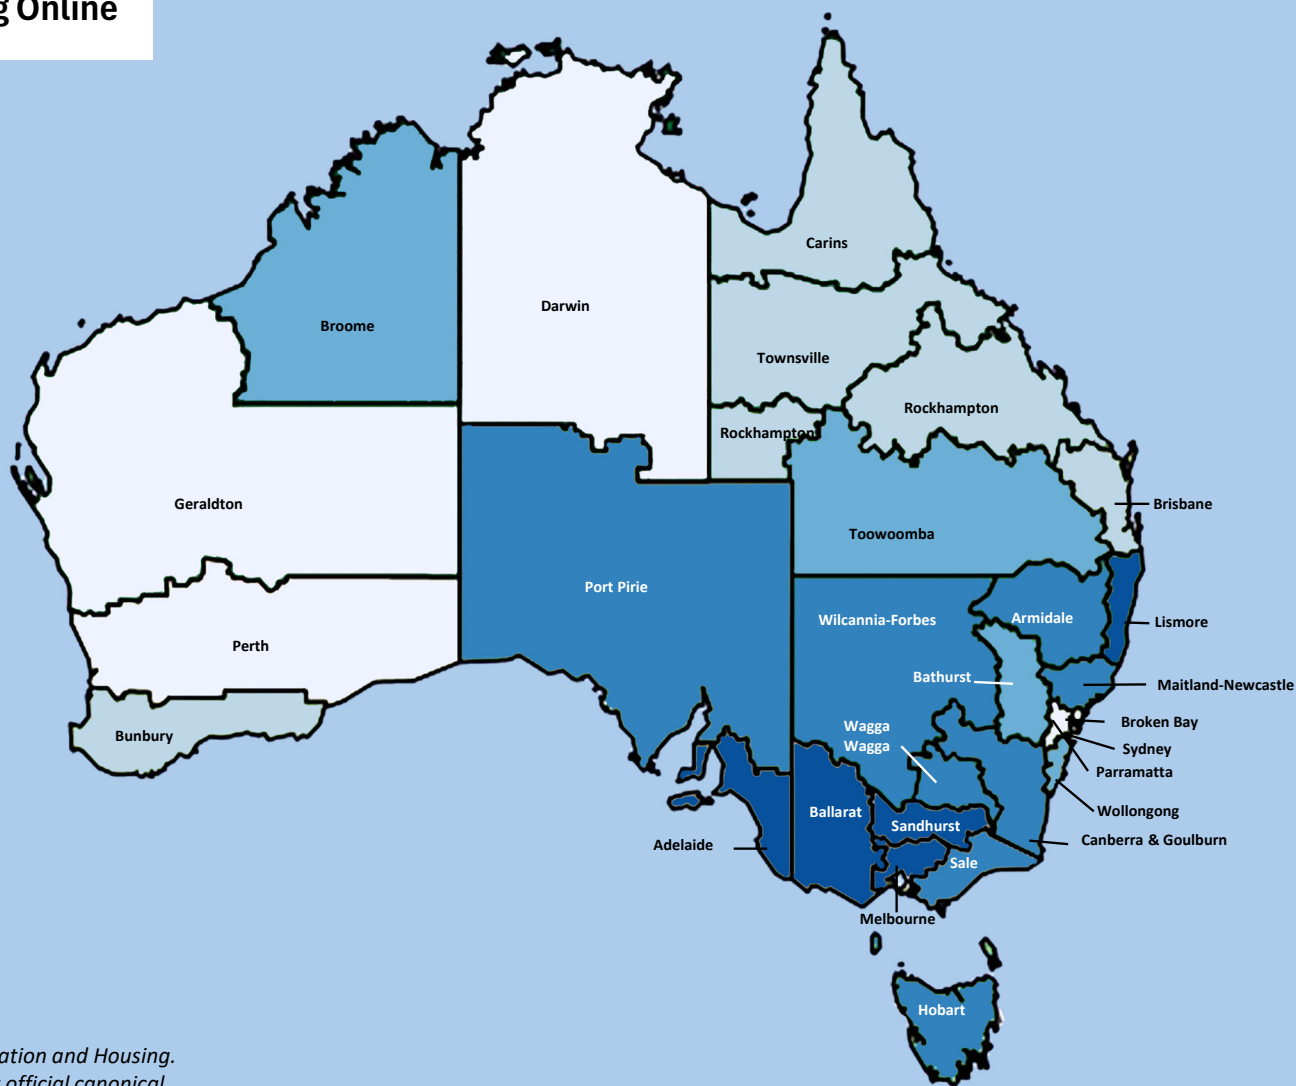

**Catholic Carers aged 15 & over
Per Cent by Diocese – 2021 Census**

Catholic Carers (15+) as a percentage of the Catholic Population (15+): 2021 Census

14.6 - 15.7%
14.0 - 14.5%
13.1 - 13.9%
12.5 - 13.0%
10.0 - 12.4%

— 13.5% National Percentage

Data source: Australian Bureau of Statistics – 2021 Census of Population and Housing.
 Note: Diocesan boundaries are based on ABS Census SA1 areas, not official canonical boundaries. They use a “best fit” approach and may not always align perfectly.
 © Australian Catholic Bishops Conference, 2026.