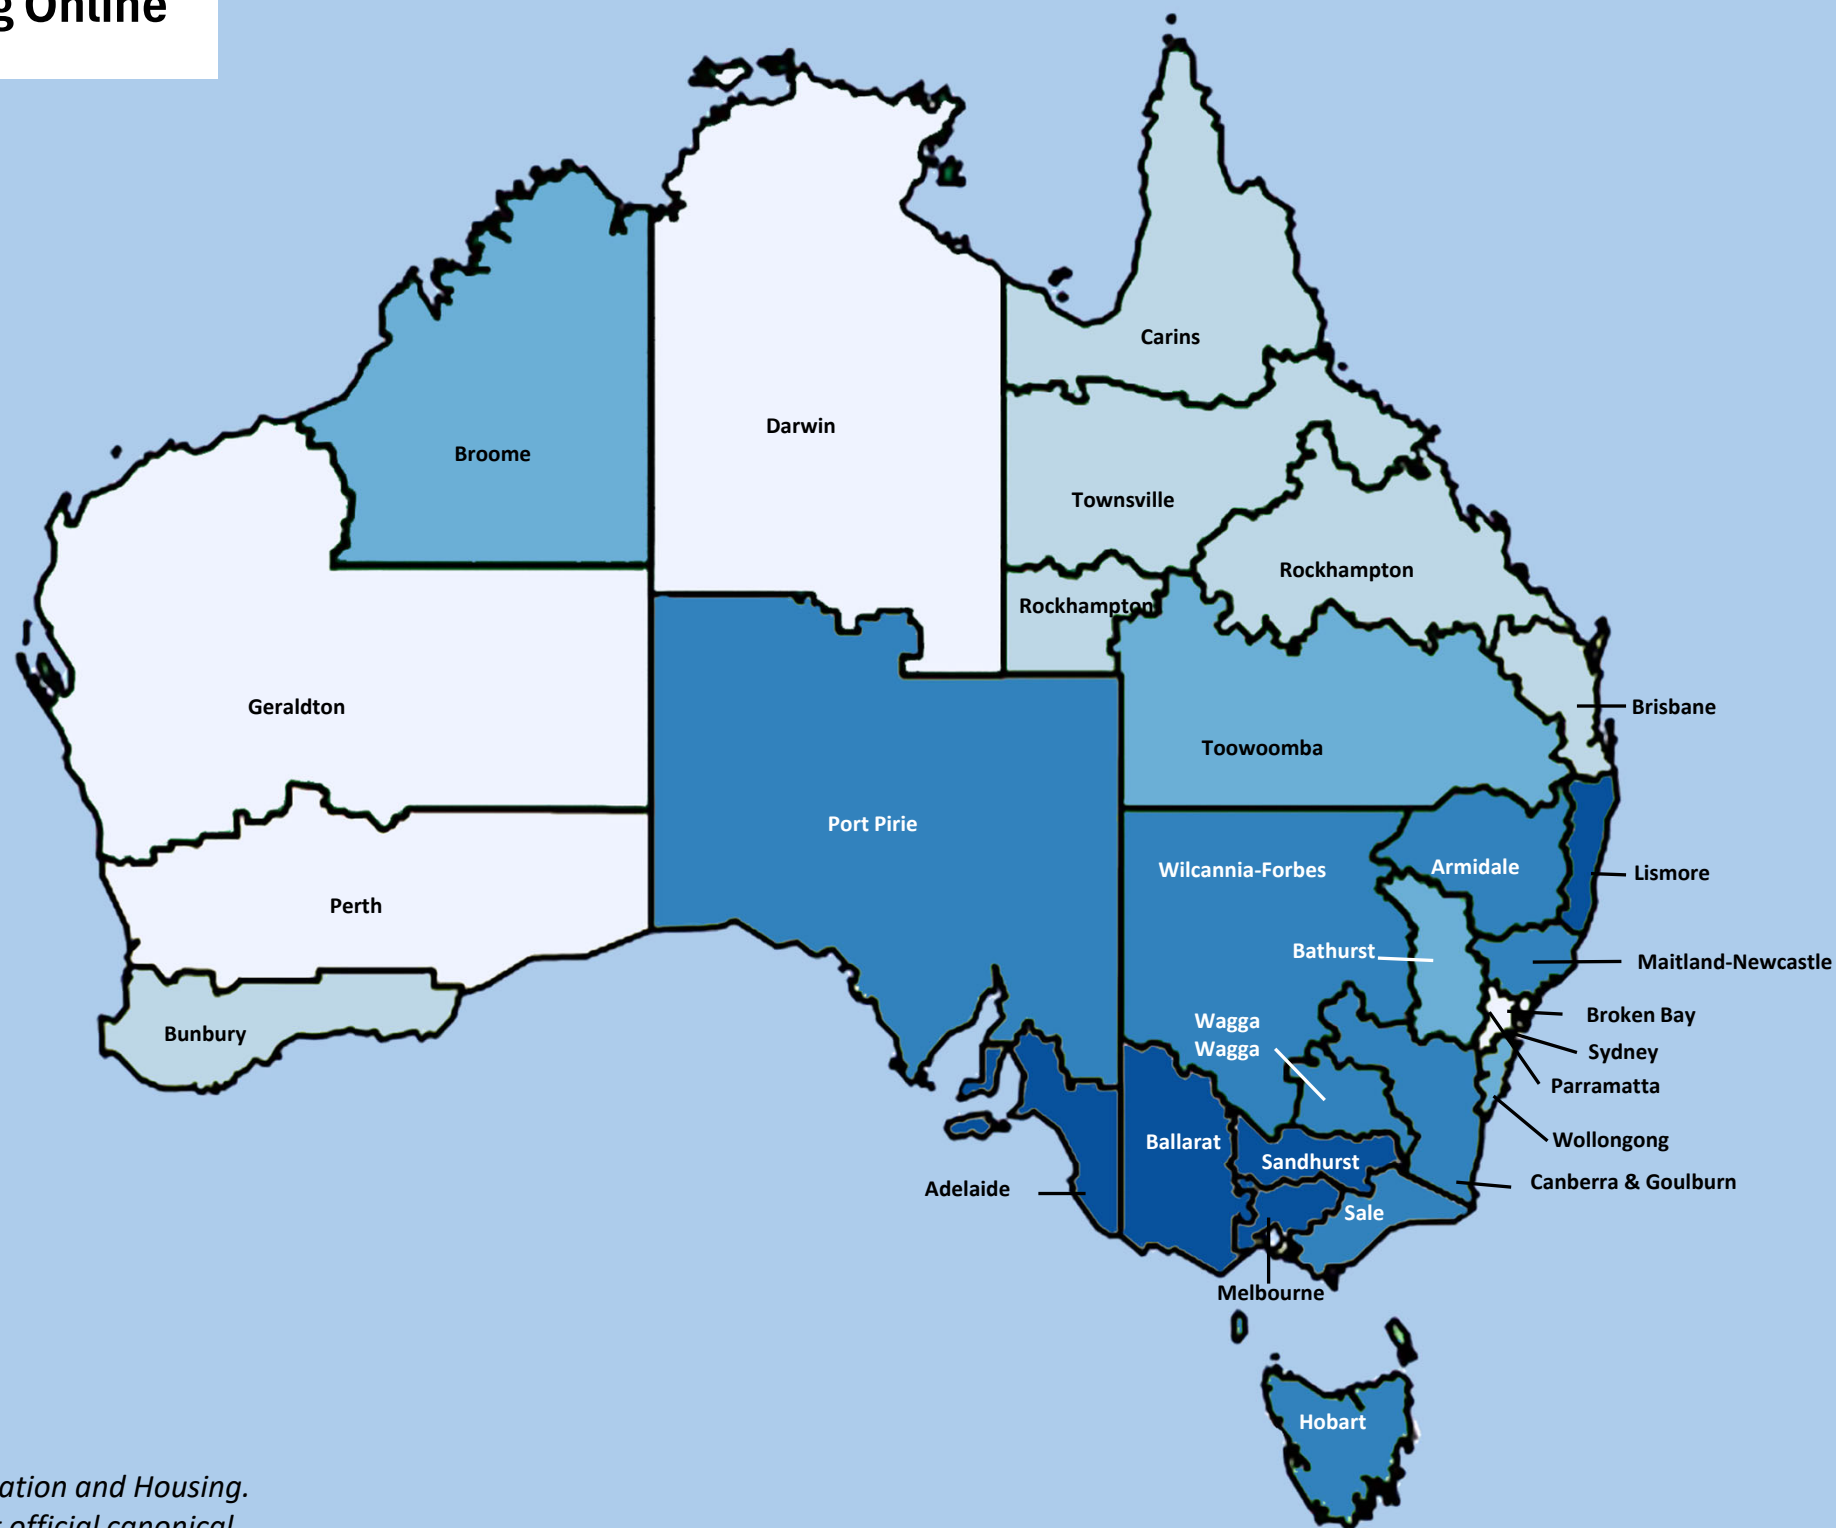

**Catholic Carers aged 15 & over
Per Cent by Diocese – 2021 Census**

**Catholic Carers (15+) as a percentage of the
Catholic Population (15+): 2021 Census**

*Data source: Australian Bureau of Statistics – 2021 Census of Population and Housing.
Note: Diocesan boundaries are based on ABS Census SA1 areas, not official canonical boundaries. They use a “best fit” approach and may not always align perfectly.
© Australian Catholic Bishops Conference, 2026.*