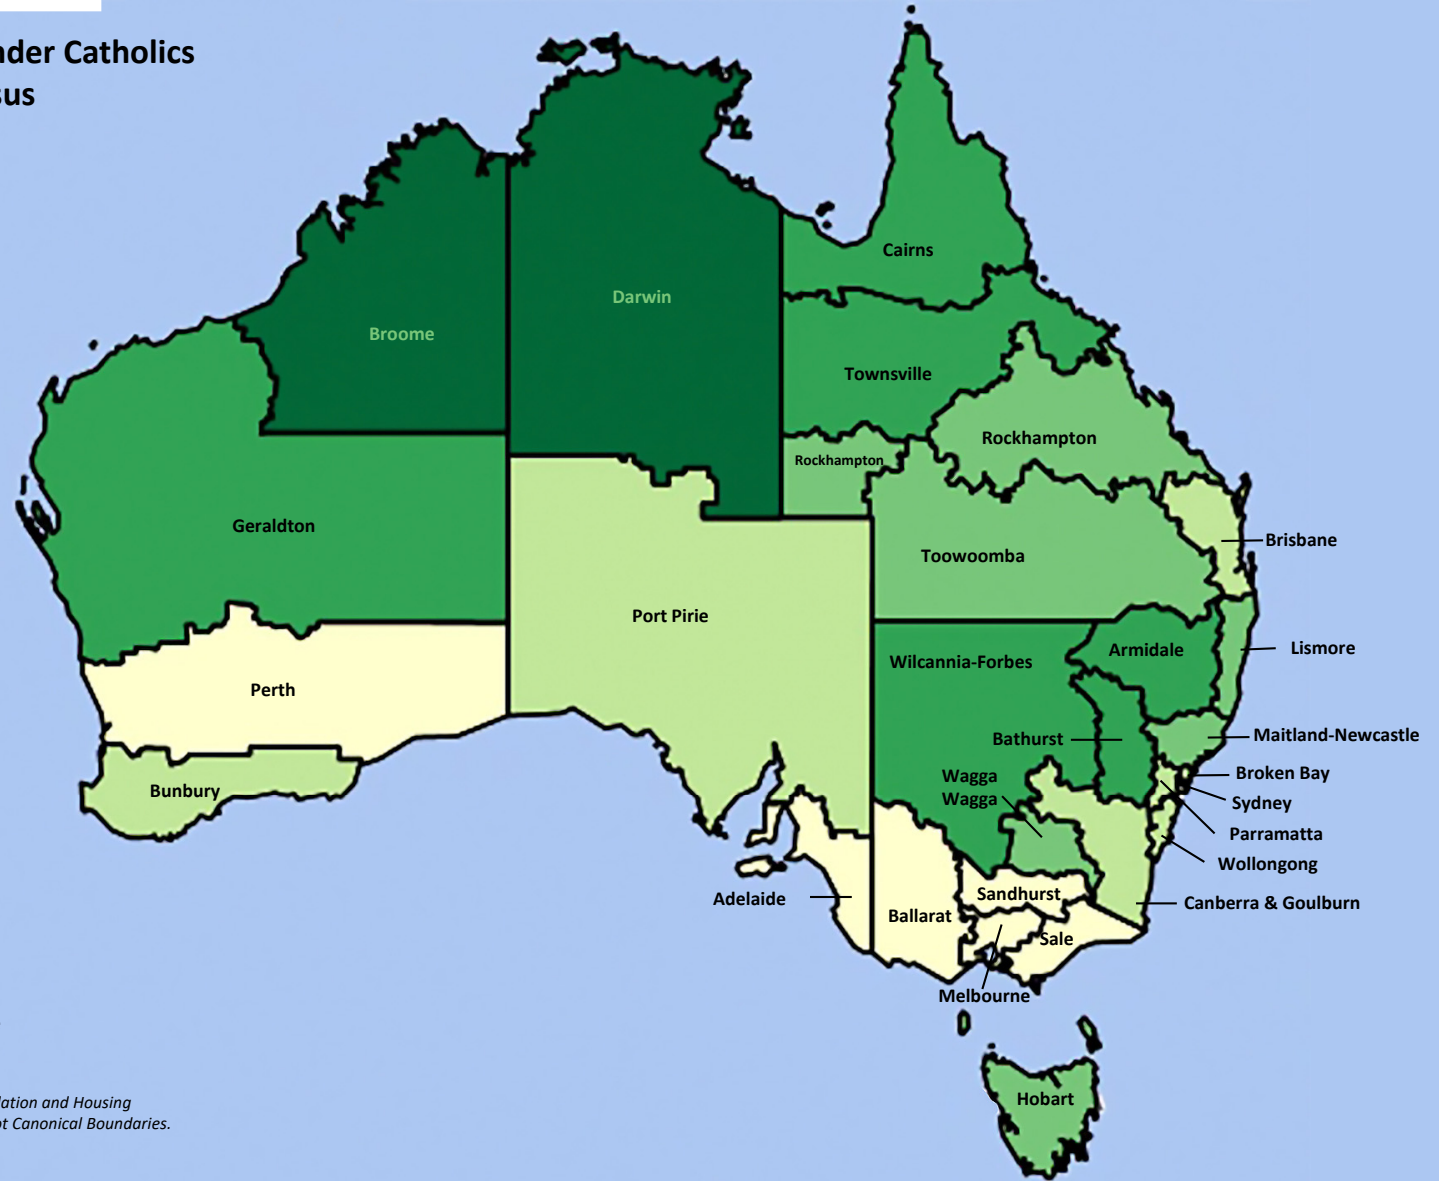

## Aboriginal and Torres Strait Islander Catholics Per Cent by Diocese – 2021 Census

Aboriginal and Torres Strait Islander Catholics  
as a percentage of the Catholic Population:  
2021 Census

Data Source: Australian Bureau of Statistics – 2021 Census of Population and Housing  
 Note: Diocesan Boundaries are based on ABS Census SA1 Blocks, not Canonical Boundaries.  
 They ensure “best fit” and may not always align perfectly.  
 © Australian Catholic Bishops Conference, 2024