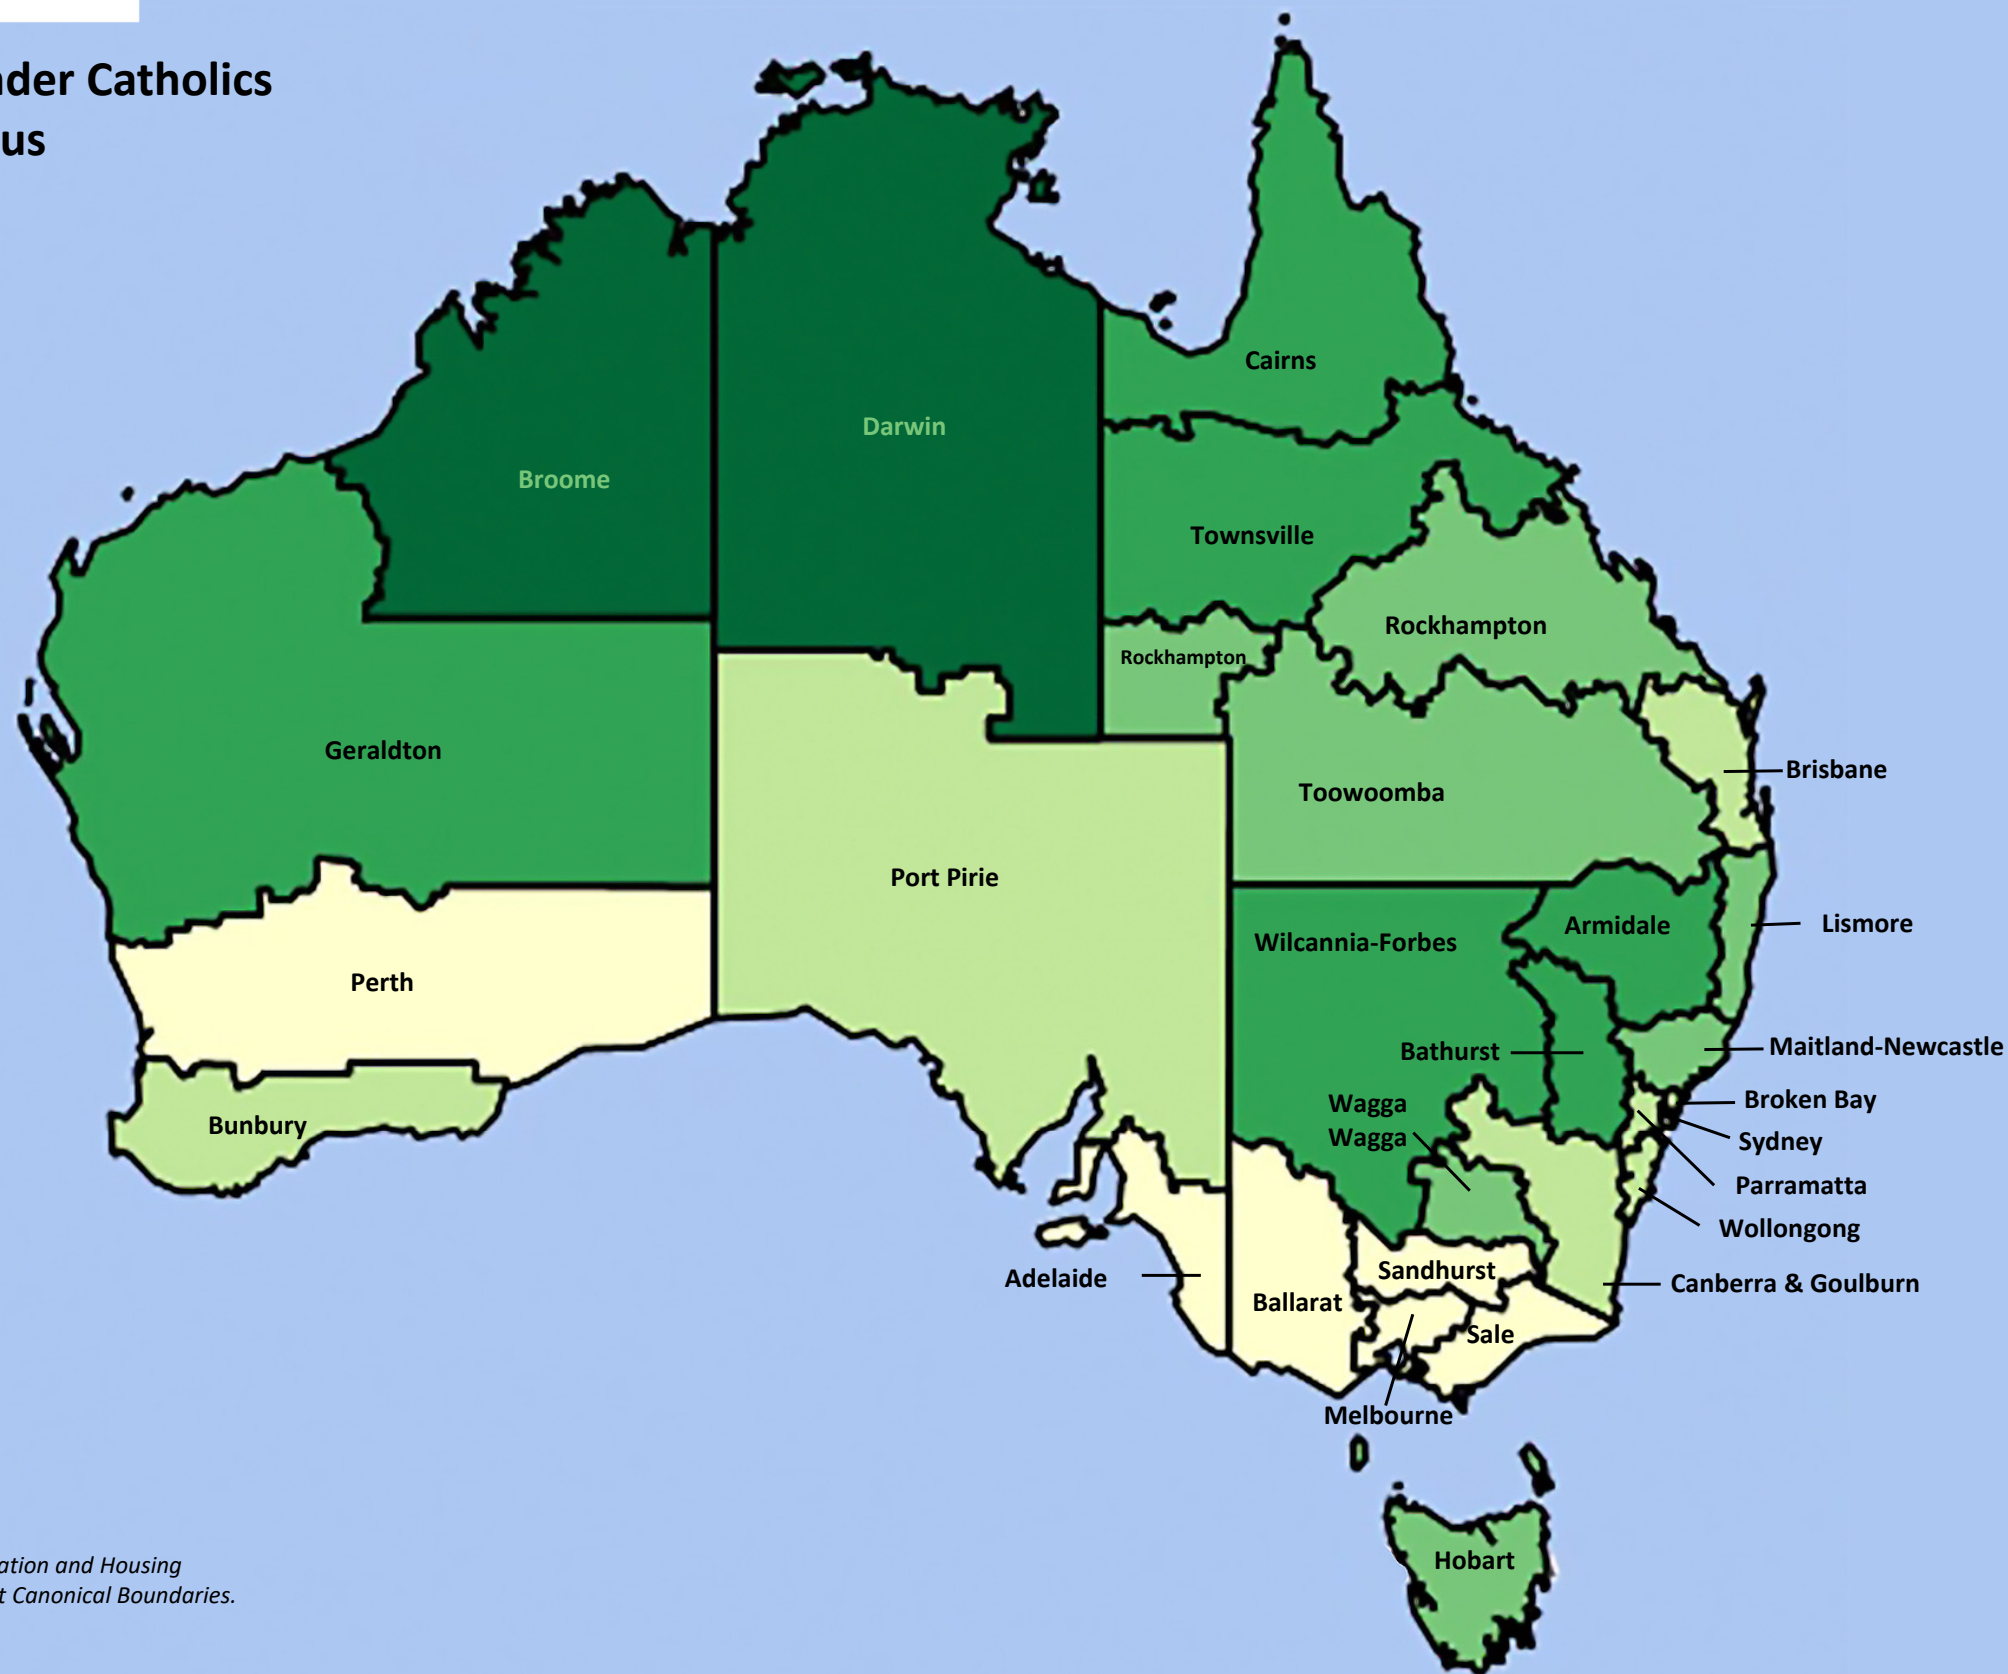

### Aboriginal and Torres Strait Islander Catholics Per Cent by Diocese – 2021 Census

Aboriginal and Torres Strait Islander Catholics  
as a percentage of the Catholic Population:  
2021 Census

21.0 - 62.8%
6.0 - 20.9%
4.0 - 5.9%
2.0 - 3.9%
0.0 - 1.9%