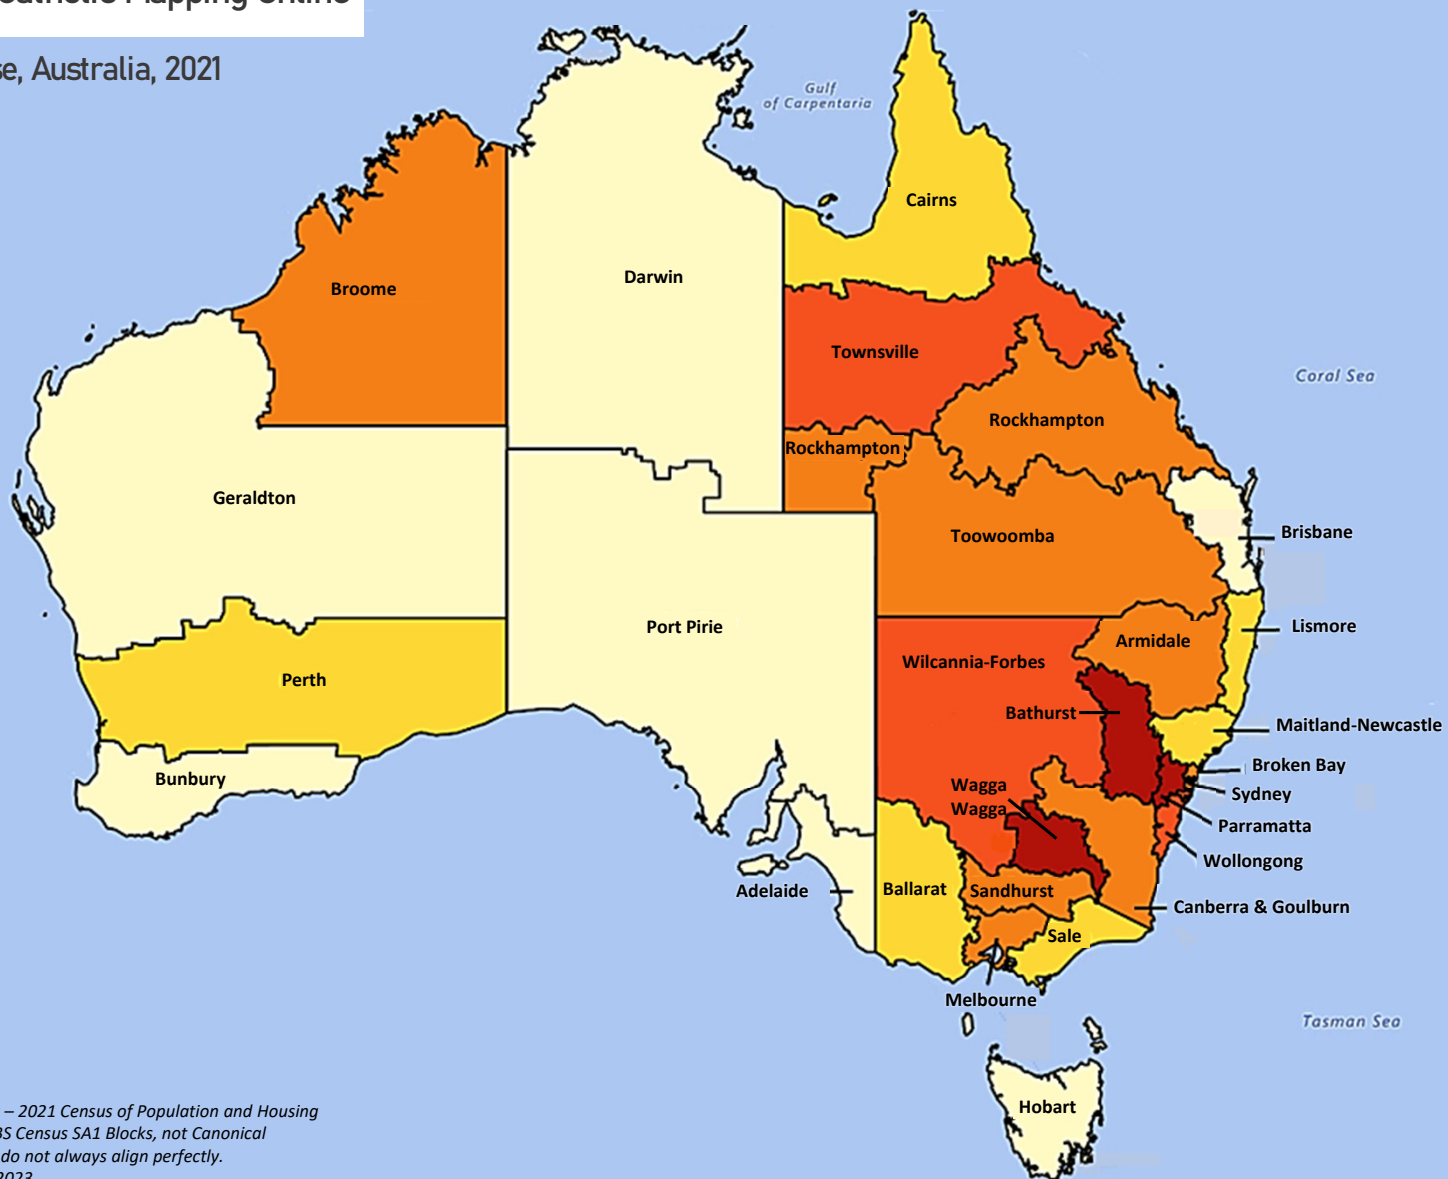

Per Cent Catholic by Diocese, Australia, 2021

Catholics as a percentage of the Total Population: 2021 Census

Data Source: Australian Bureau of Statistics – 2021 Census of Population and Housing  
 Note: Diocesan Boundaries are based on ABS Census SA1 Blocks, not Canonical Boundaries, which ensure “the best fit” but do not always align perfectly.  
 © Australian Catholic Bishops Conference, 2023