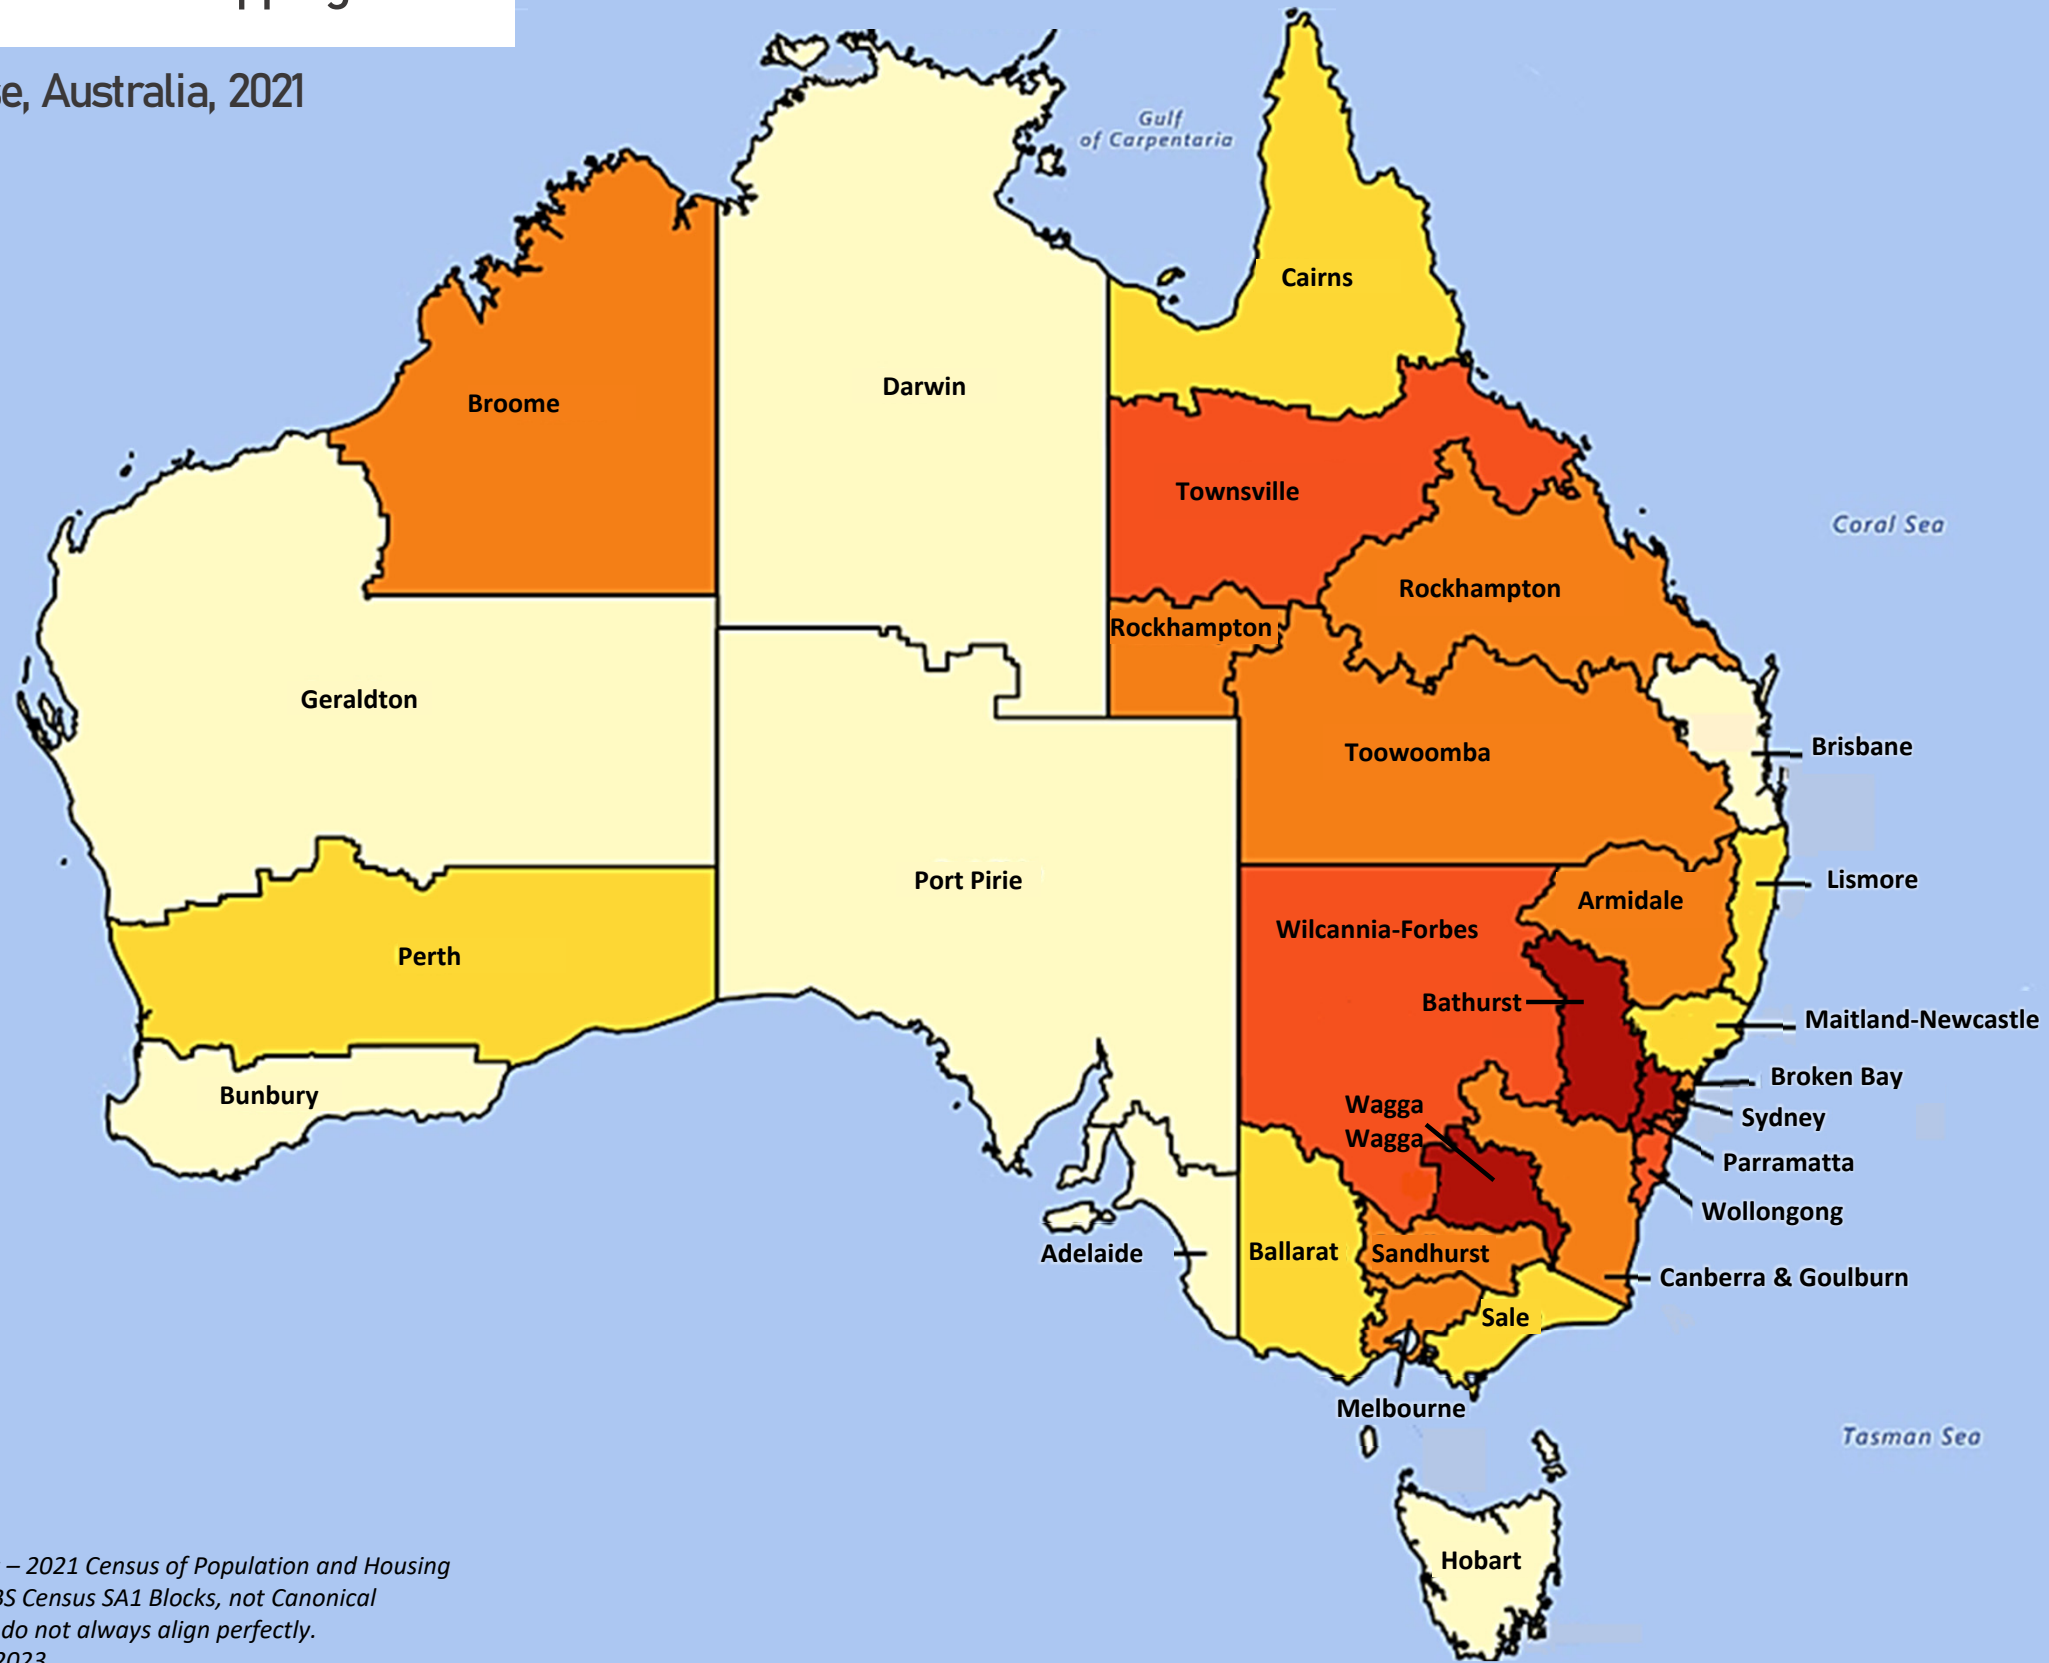

Per Cent Catholic by Diocese, Australia, 2021

Catholics as a percentage of the Total Population: 2021 Census

Data Source: Australian Bureau of Statistics – 2021 Census of Population and Housing

Note: Diocesan Boundaries are based on ABS Census SA1 Blocks, not Canonical Boundaries, which ensure “the best fit” but do not always align perfectly.