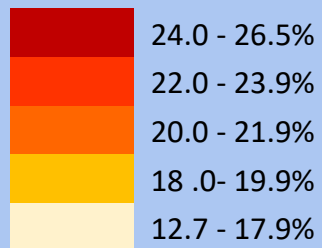

Per Cent Catholic by Diocese, Australia, 2021

Catholics as a percentage of the Total Population: 2021 Census

Data Source: Australian Bureau of Statistics – 2021 Census of Population and Housing

Note: Diocesan Boundaries are based on ABS Census SA1 Blocks, not Canonical Boundaries, which ensure “the best fit” but do not always align perfectly.